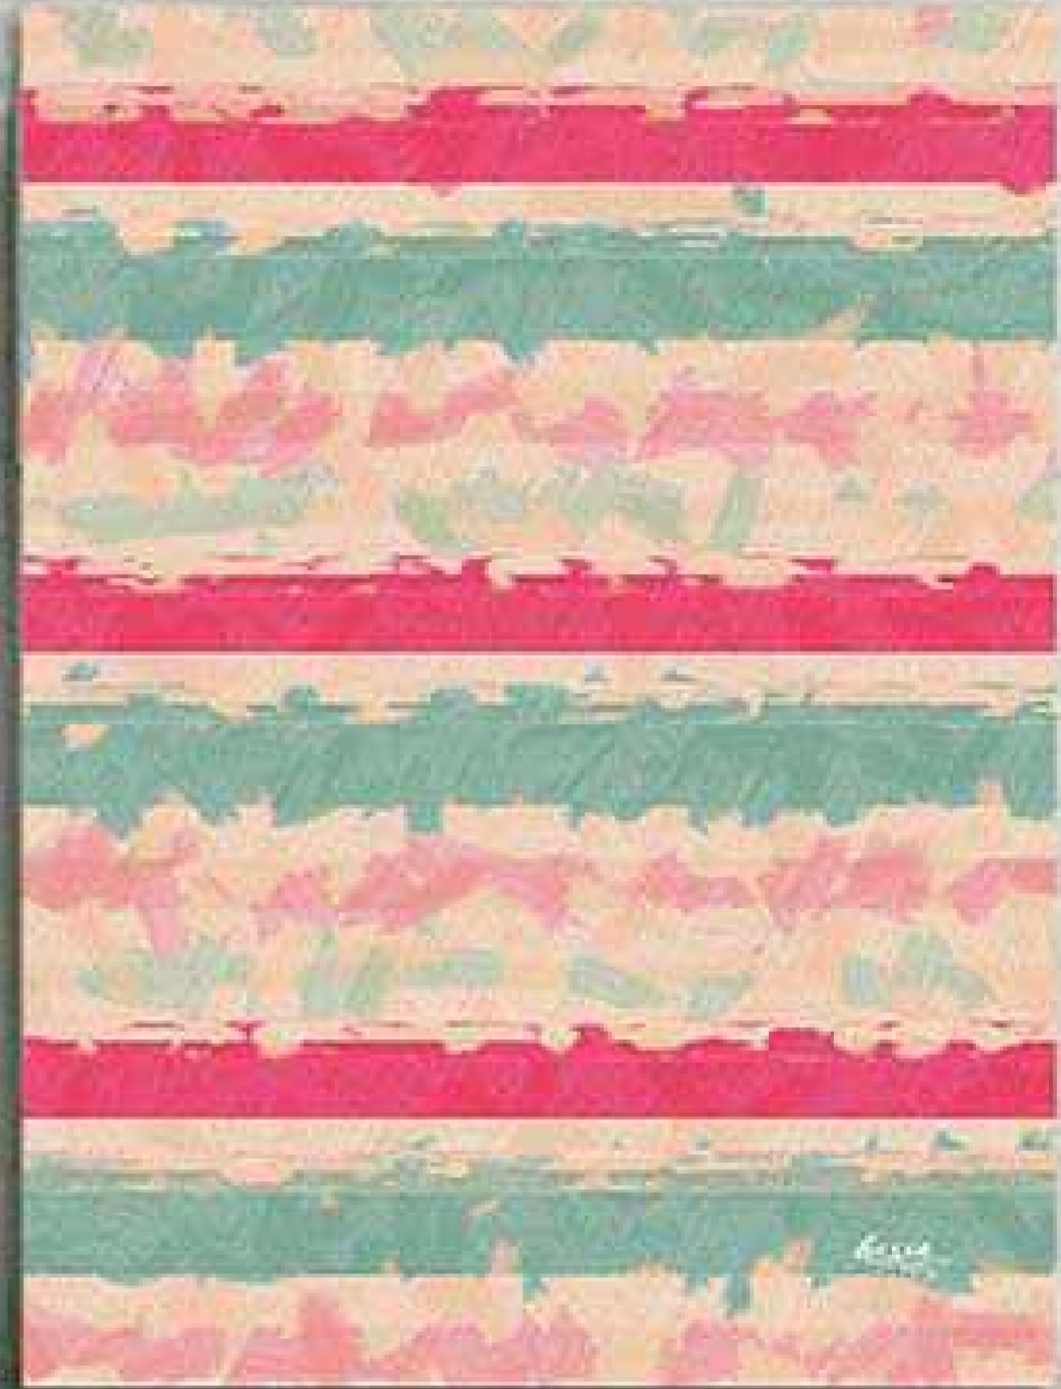

PAINTING TYPE : CANVAS

PAINTING NO : A00540

SIZE 1 : 70 cm x 100 cm

FRAME THICKNESS : 2 cm

PRICE :