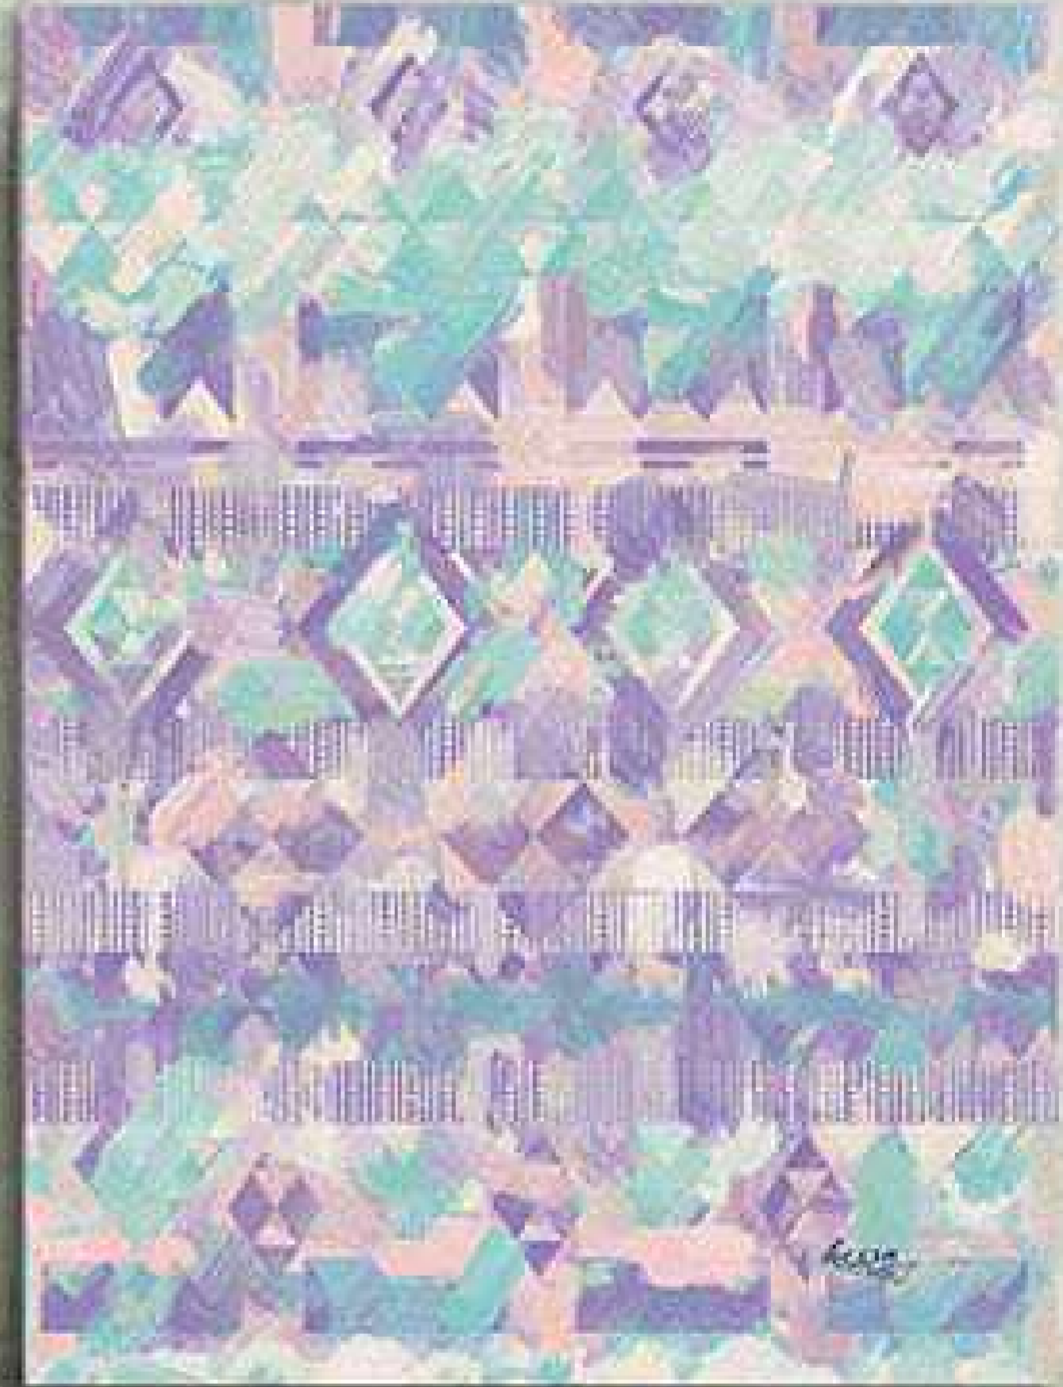

PAINTING TYPE : CANVAS

PAINTING NO : A00326

SIZE 1 : 70 cm x 100 cm

FRAME THICKNESS : 2 cm

PRICE :